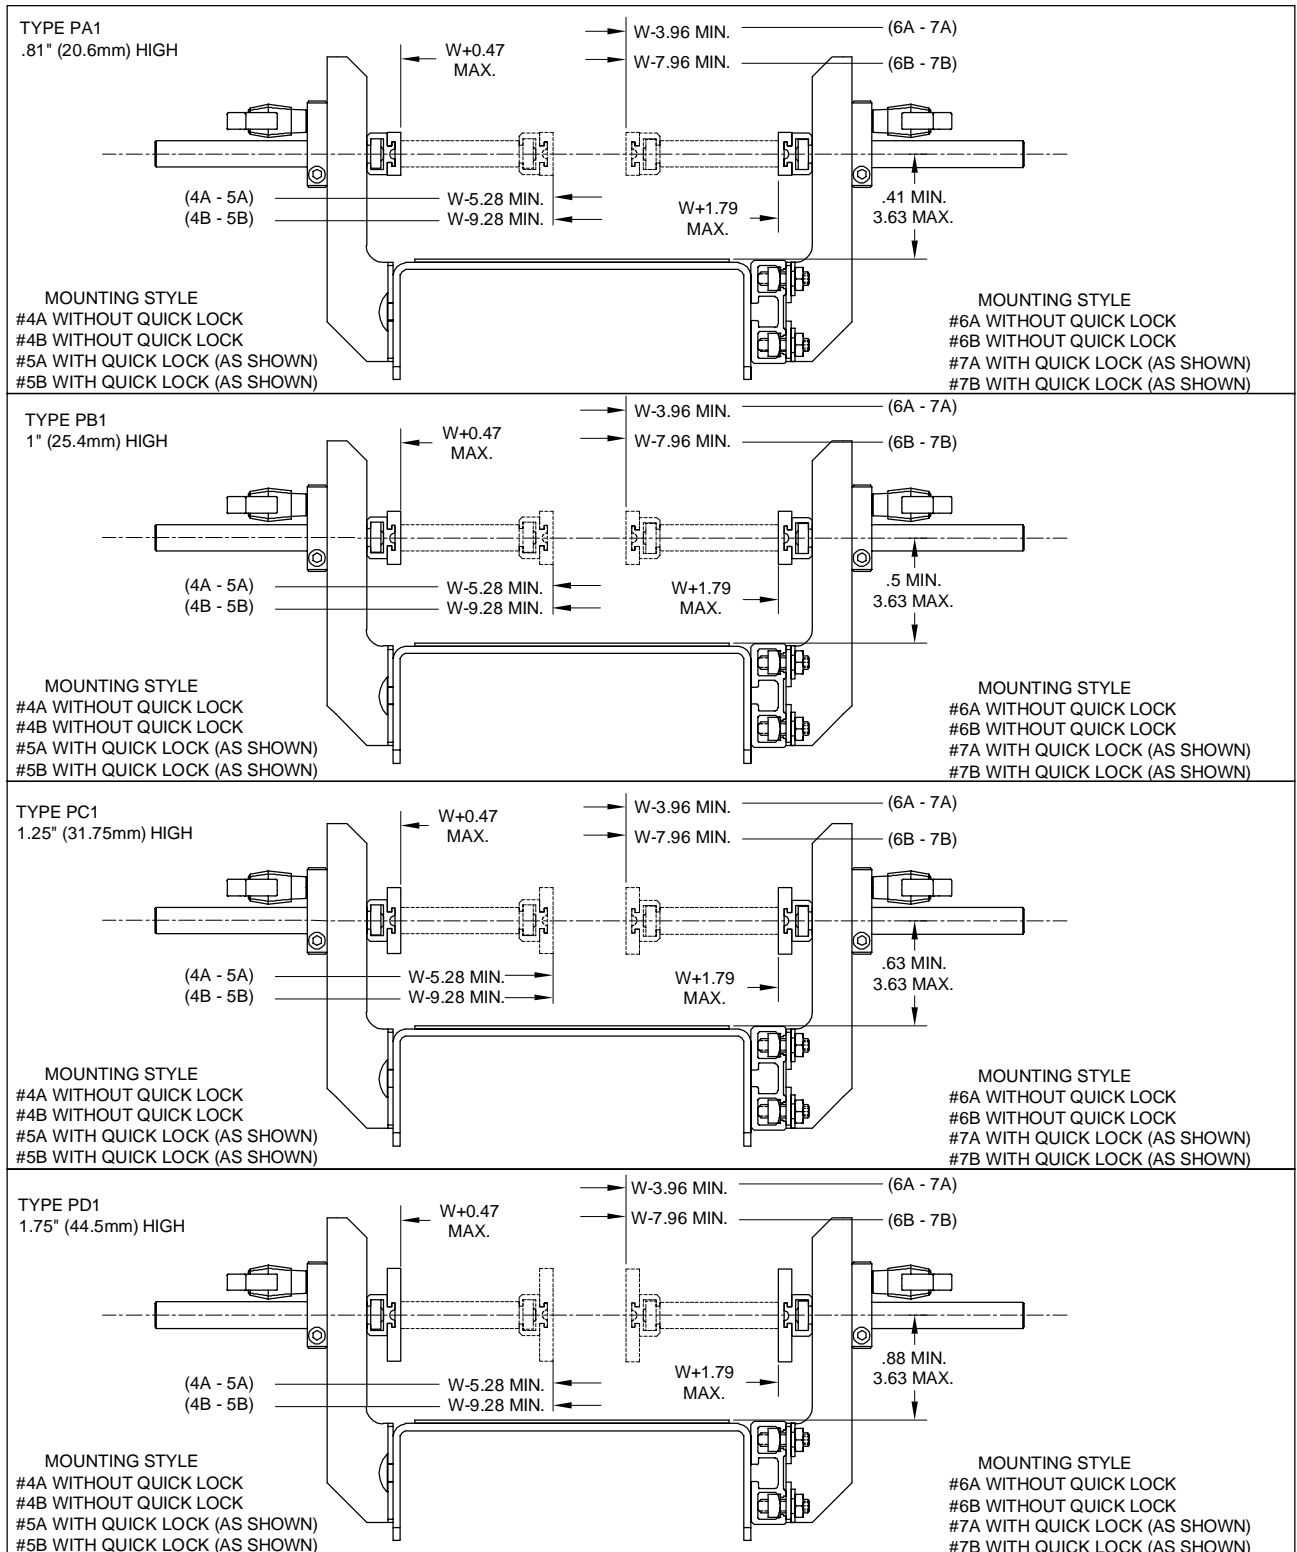

Standard Guide Rails & Wear Strip Mounting Arrangements

(W = BELT WIDTH)

Standard Guide Rails & Wear Strip Mounting Arrangements

2 Axis Adjustable Standard Guide Rails & Wear Strip Mounting Arrangements

2 Axis Adjustable Standard Guide Rails & Wear Strip Mounting Arrangements