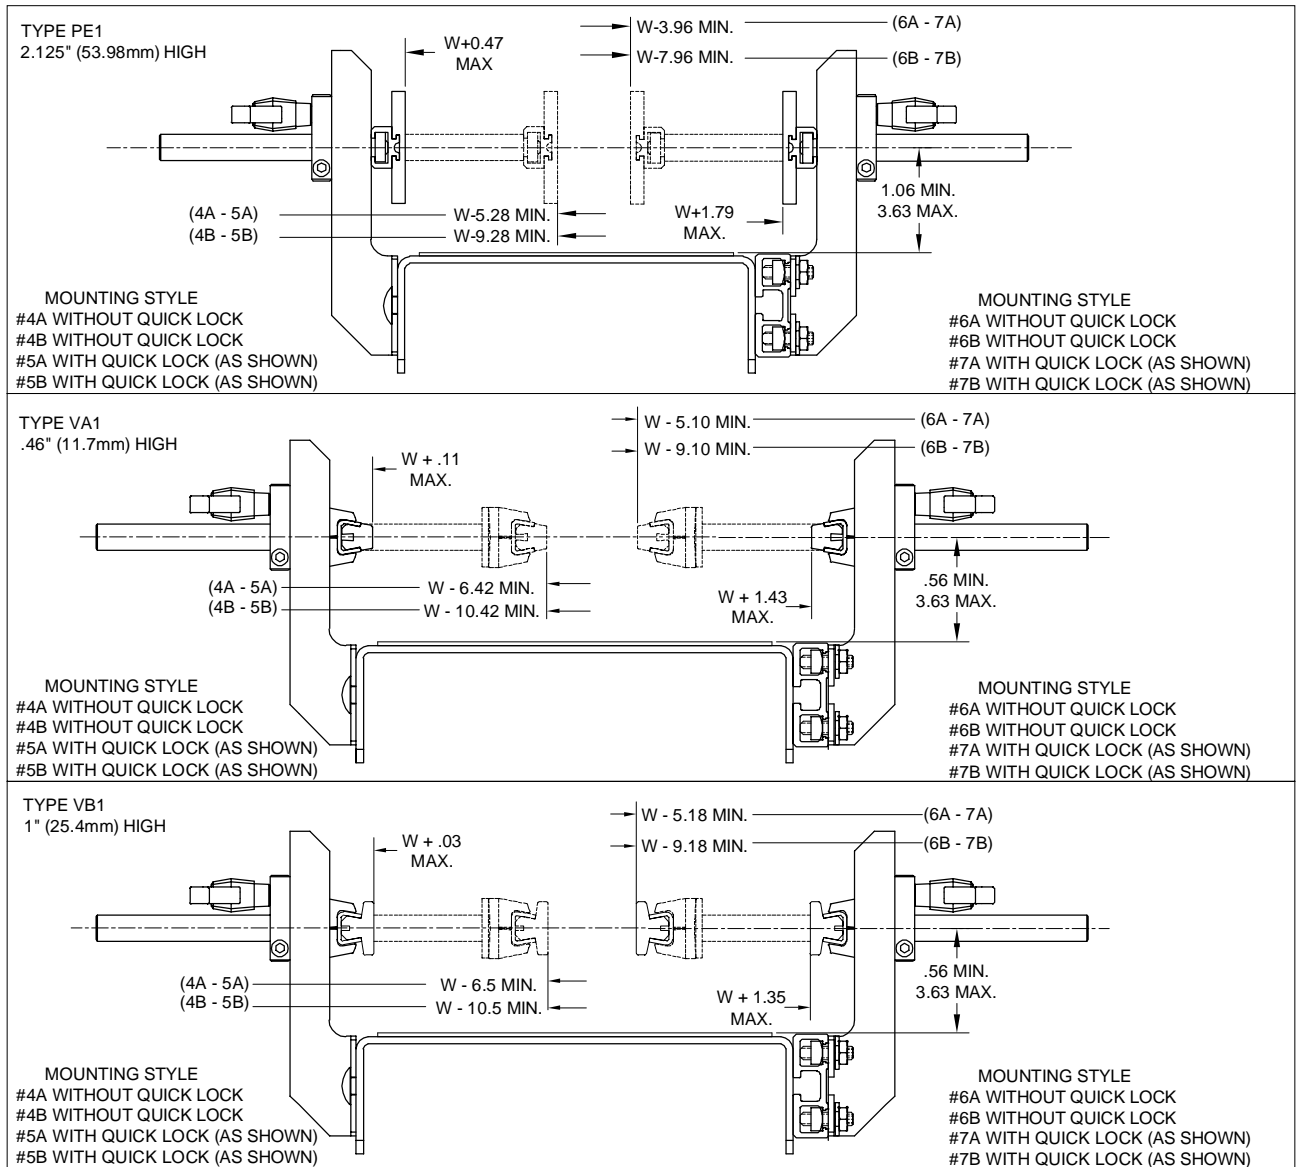

Standard Guide Rails & Wear Strip Mounting Arrangements

(W = BELT WIDTH)

Standard Guide Rails & Wear Strip Mounting Arrangements

2 Axis Adjustable Standard Guide Rails & Wear Strip Mounting Arrangements

2 Axis Adjustable Standard Guide Rails & Wear Strip Mounting Arrangements