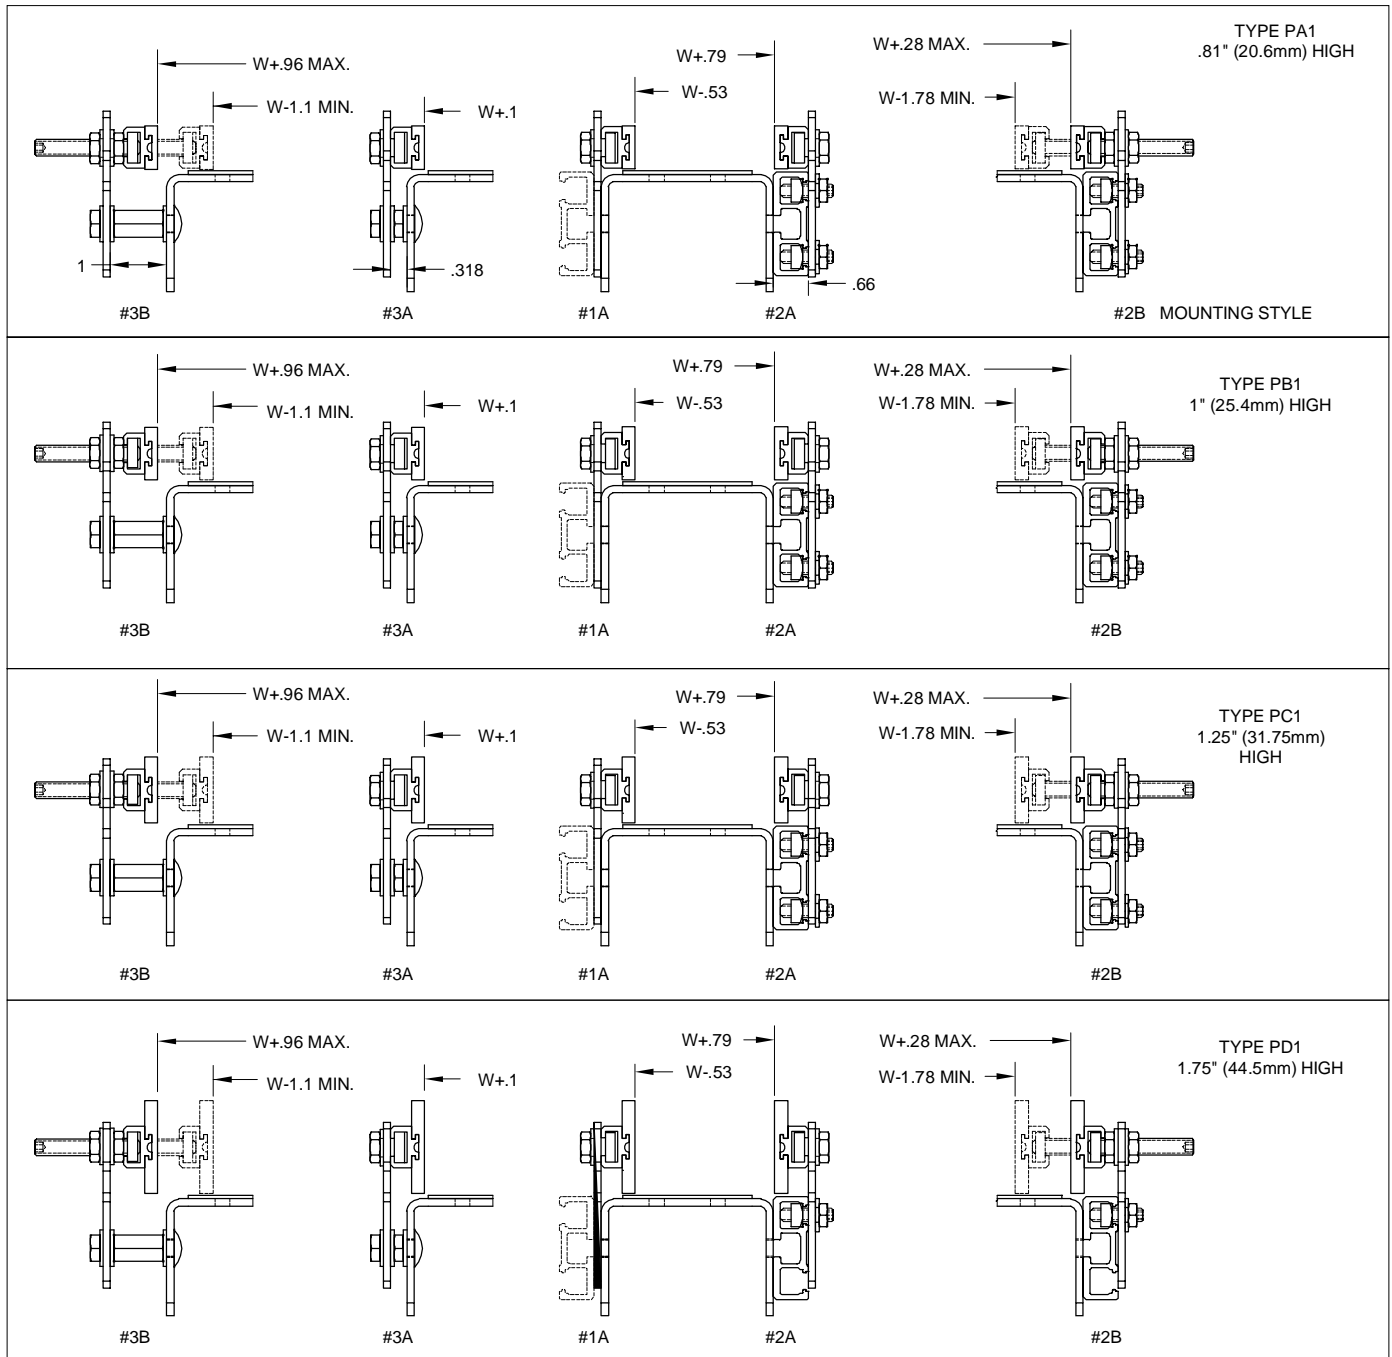

Standard Guide Rails & Wear Strip Mounting Arrangements

(W = BELT WIDTH)

Standard Guide Rails & Wear Strip Mounting Arrangements

2 Axis Adjustable Standard Guide Rails & Wear Strip Mounting Arrangements

2 Axis Adjustable Standard Guide Rails & Wear Strip Mounting Arrangements

ORDERING INSTRUCTIONS