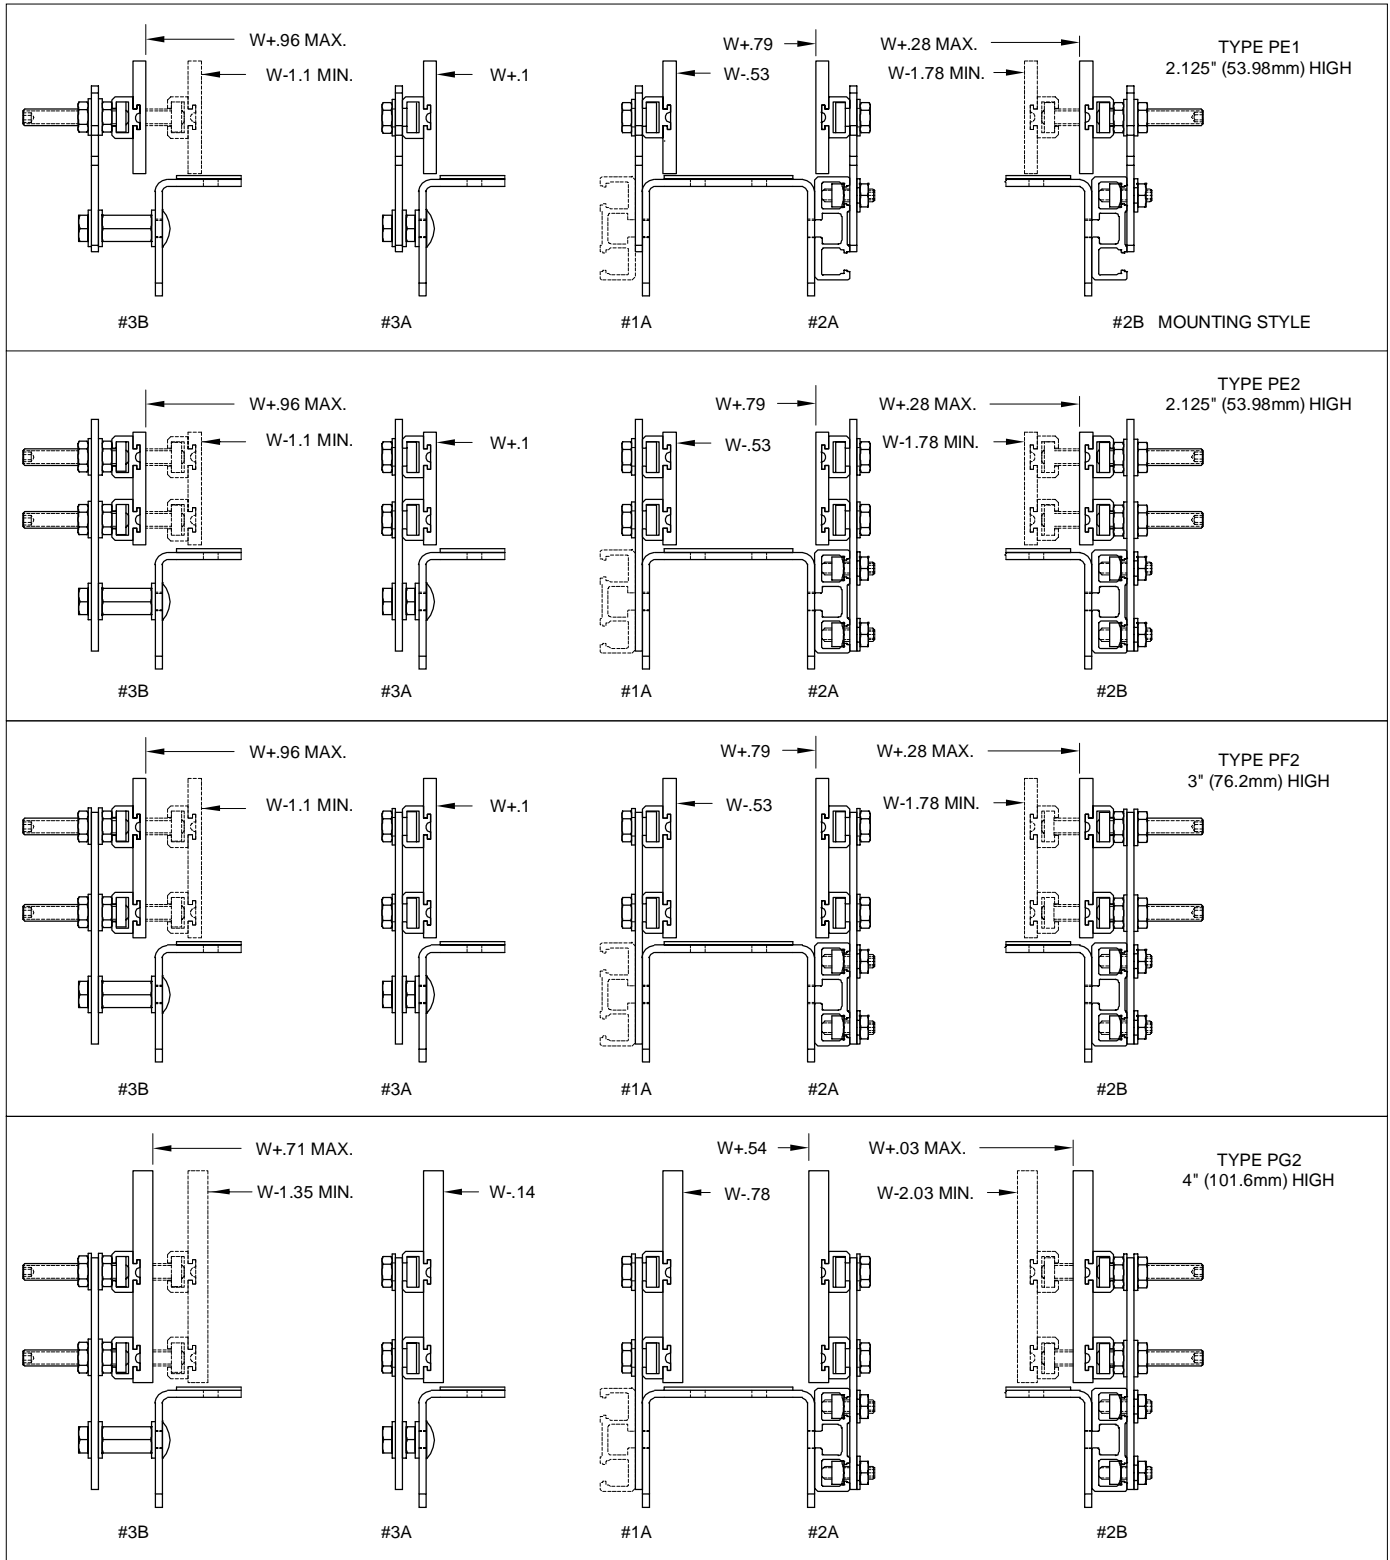

Standard Guide Rails & Wear Strip Mounting Arrangements

(W = BELT WIDTH)

Standard Guide Rails & Wear Strip Mounting Arrangements

2 Axis Adjustable Standard Guide Rails & Wear Strip Mounting Arrangements

2 Axis Adjustable Standard Guide Rails & Wear Strip Mounting Arrangements