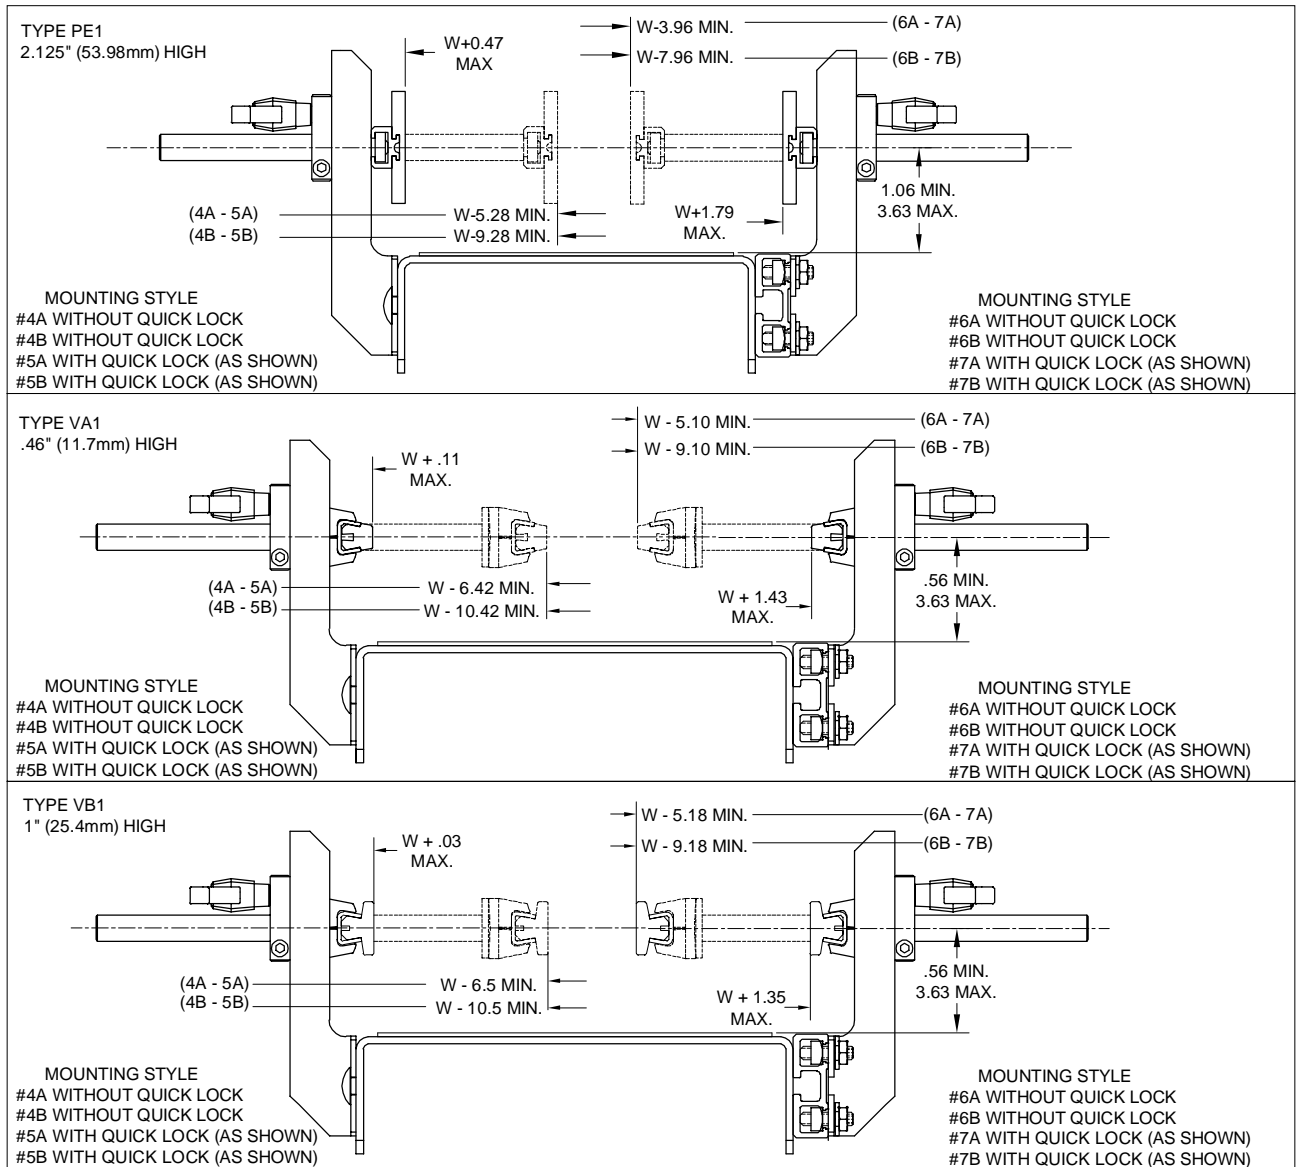

2 Axis Adjustable Standard Guide Rails & Wear Strip Mounting Arrangements

ORDERING INSTRUCTIONS